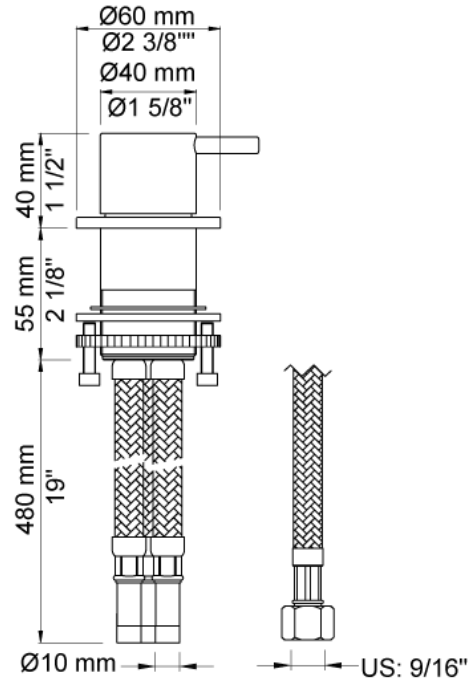

Date:

Client:

Project:

**2500**

One-handle table-mounted mixer, high flow.

**Flow**

	<b>Bar:</b>	<b>1.0</b>	<b>2.0</b>	<b>3.0</b>	<b>4.0</b>	<b>5.0</b>
2500	(l/min)	10.8	15.3	18.7	21.6	24.1

**Available in colors**